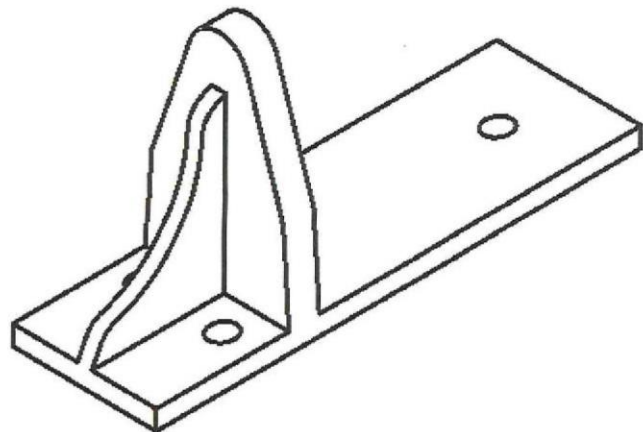

Zaleski Model #11-A Snow-Guard (Aluminum)

Ø 0.25" (typ. 3 places)

MATERIAL: Our model No. 11-A Snow-Guard is manufactured using #319 aluminum for casting. Tensile strength 17,000 pounds per square inch. We offer a baked on painted finish to match your color sample.