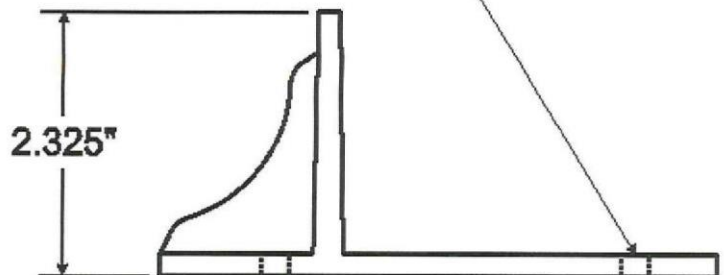

Zaleski Model #11-A Snow-Guard (Aluminum)

Ø 0.25" (typ. 3 places)

MATERIAL: Our model No. 11-A Snow-Guard is manufactured using #319 aluminum for casting. Tensile strength 17,000 pounds per square inch. We offer a baked on painted finish to match your color sample.