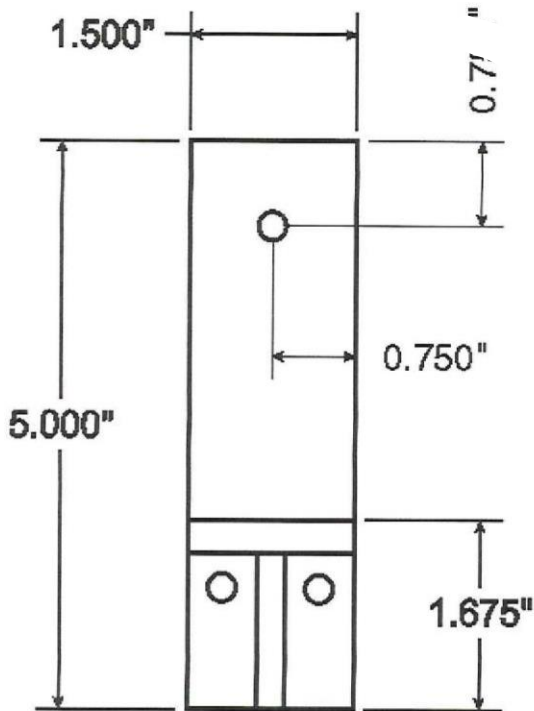

Zaleski Model #11-A Snow-Guard (Aluminum)

Ø 0.25" (typ. 3 places)

MATERIAL: Our model No. 11-A Snow-Guard is manufactured using #319 aluminum for casting. Tensile strength 17,000 pounds per square inch. We offer a baked on painted finish to match your color sample.