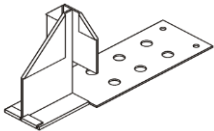

SNOW-GUARDS FOR COPPER & OTHER ROOFS

Model # 7
Copper
$11.90

Model # 7LC
Lead Coated
Copper
$11.77

Model # 9
Stainless Steel
$9.90

Model # 9TC
Tern-Coated
Stainless Steel
$11.90

Model # 14
Freedom Gray
$13.95