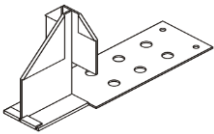

SNOW-GUARDS FOR COPPER & OTHER ROOFS

Model # 7
Copper
$9.77

Model # 7LC
Lead Coated
Copper
$10.77

Model # 9
Stainless Steel
$8.90

Model # 9TC
Tern-Coated
Stainless Steel
$10.90

Model # 14
Freedom Gray
$12.95